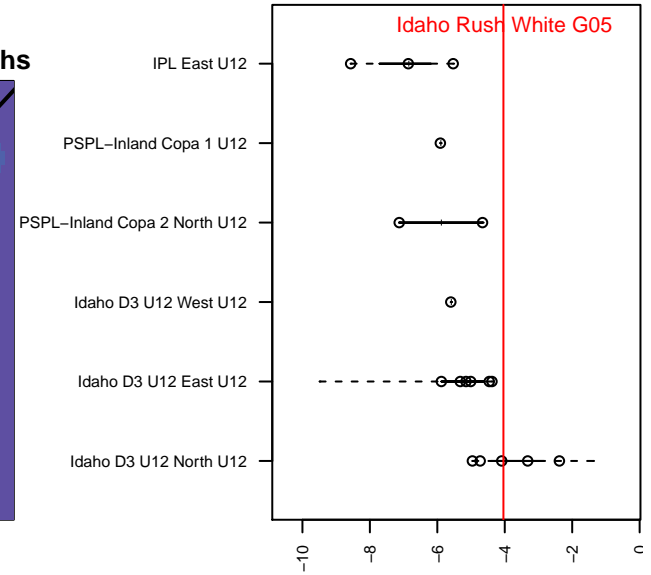

# Idaho Rush White G05

Idaho Rush SC  
 Boise, ID  
 G05 total strength=793  
 attack=1.43 defense=0.67  
 fall league = Idaho D3 U12 North U12, Idaho D  
 spr league = Spr Idaho D3 U12 North

alt names used:  
 IDAHO RUSH WHITE (2005)  
 IDAHO RUSH WHITE (2005)  
 IDAHO RUSH WHITE (2005) (ID)  
 IDAHO RUSH WHITE (2005)  
 IDAHO RUSH WHITE (2005)

Venues played:  
 2016 Idaho D3 U12 West U12  
 2016 GEM State Challenge U12G Siver West L  
 2016 Spr Idaho D3 U12 North

**Idaho Rush White G05**  
 Dots are actual minus expected GF (blue circles) and GA (red triangles).  
 Blue line is smoothed change in attack strength. Red is smoothed change in defense strength.

**attack and defense variance (black dot)  
relative to other teams  
and top 10 in region**

**attack and defense rating  
relative to others at age  
and all opponents in last 13 months**

**Performance relative to 13 month average**